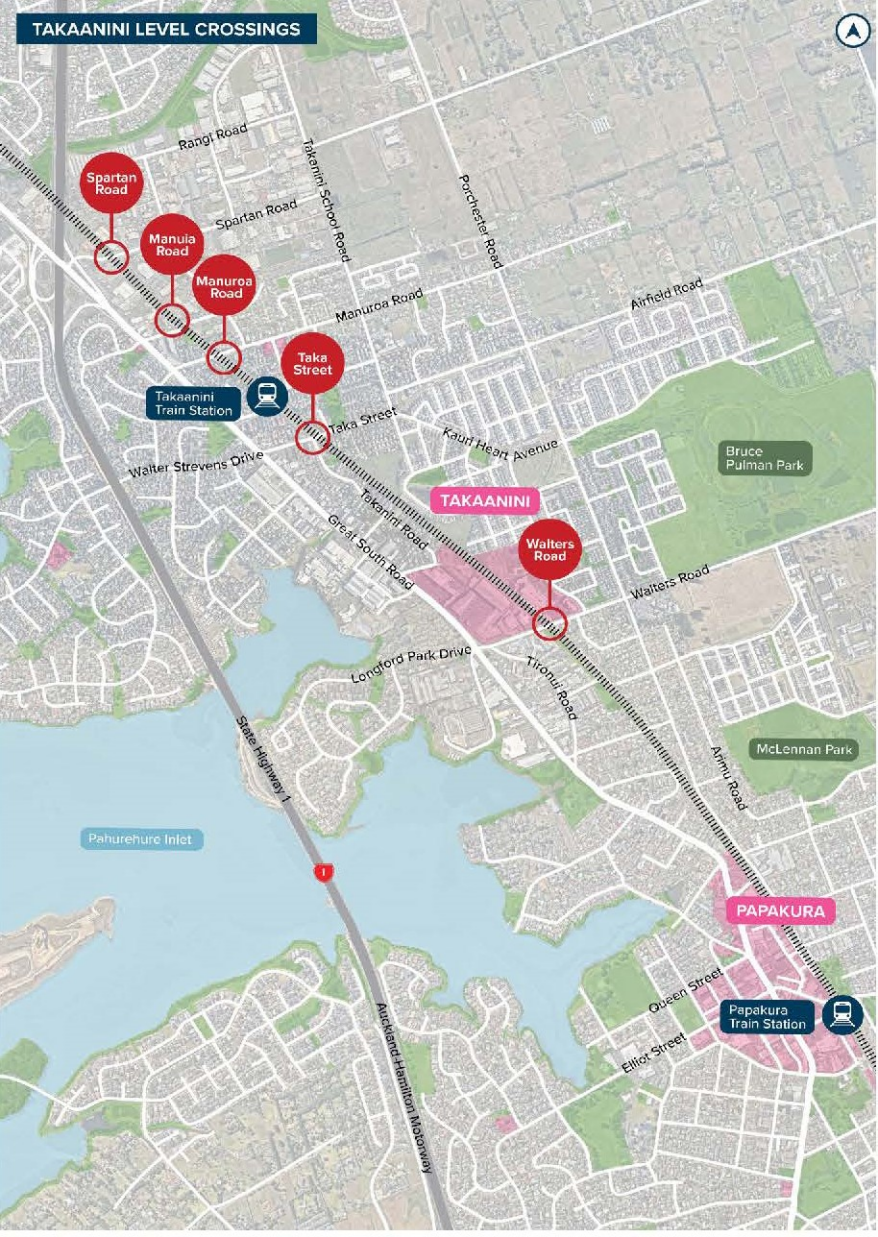

TAKAANINI LEVEL CROSSINGS

Spartan Road

Manula Road

Manuroa Road

Taka Street

Takaanini Train Station

TAKAANINI

Walters Road

Bruce Pulman Park

McLennan Park

Pahurehure Inlet

PAPAKURA

Papakura Train Station

State Highway 1

Auckland-Hamilton Motorway